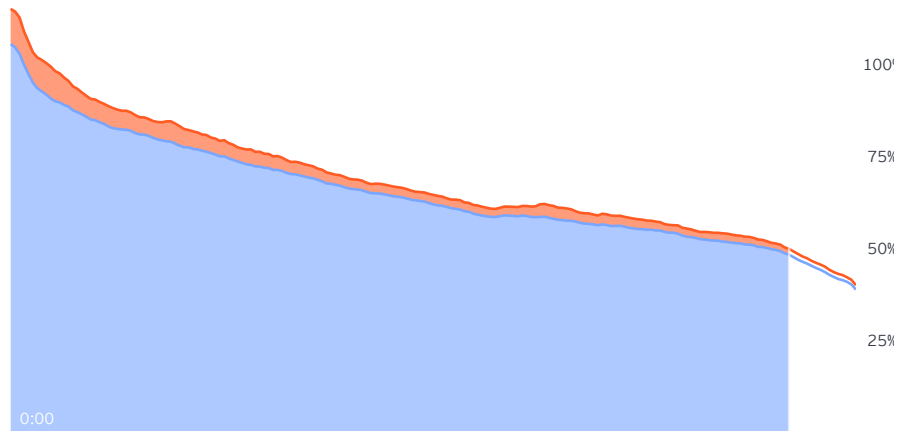

Inc.

sansymph9a.mp4

61% Average Engagement

6.9K Total Plays

14% Play Rate

[Show Details](#)

Heatmaps

Today